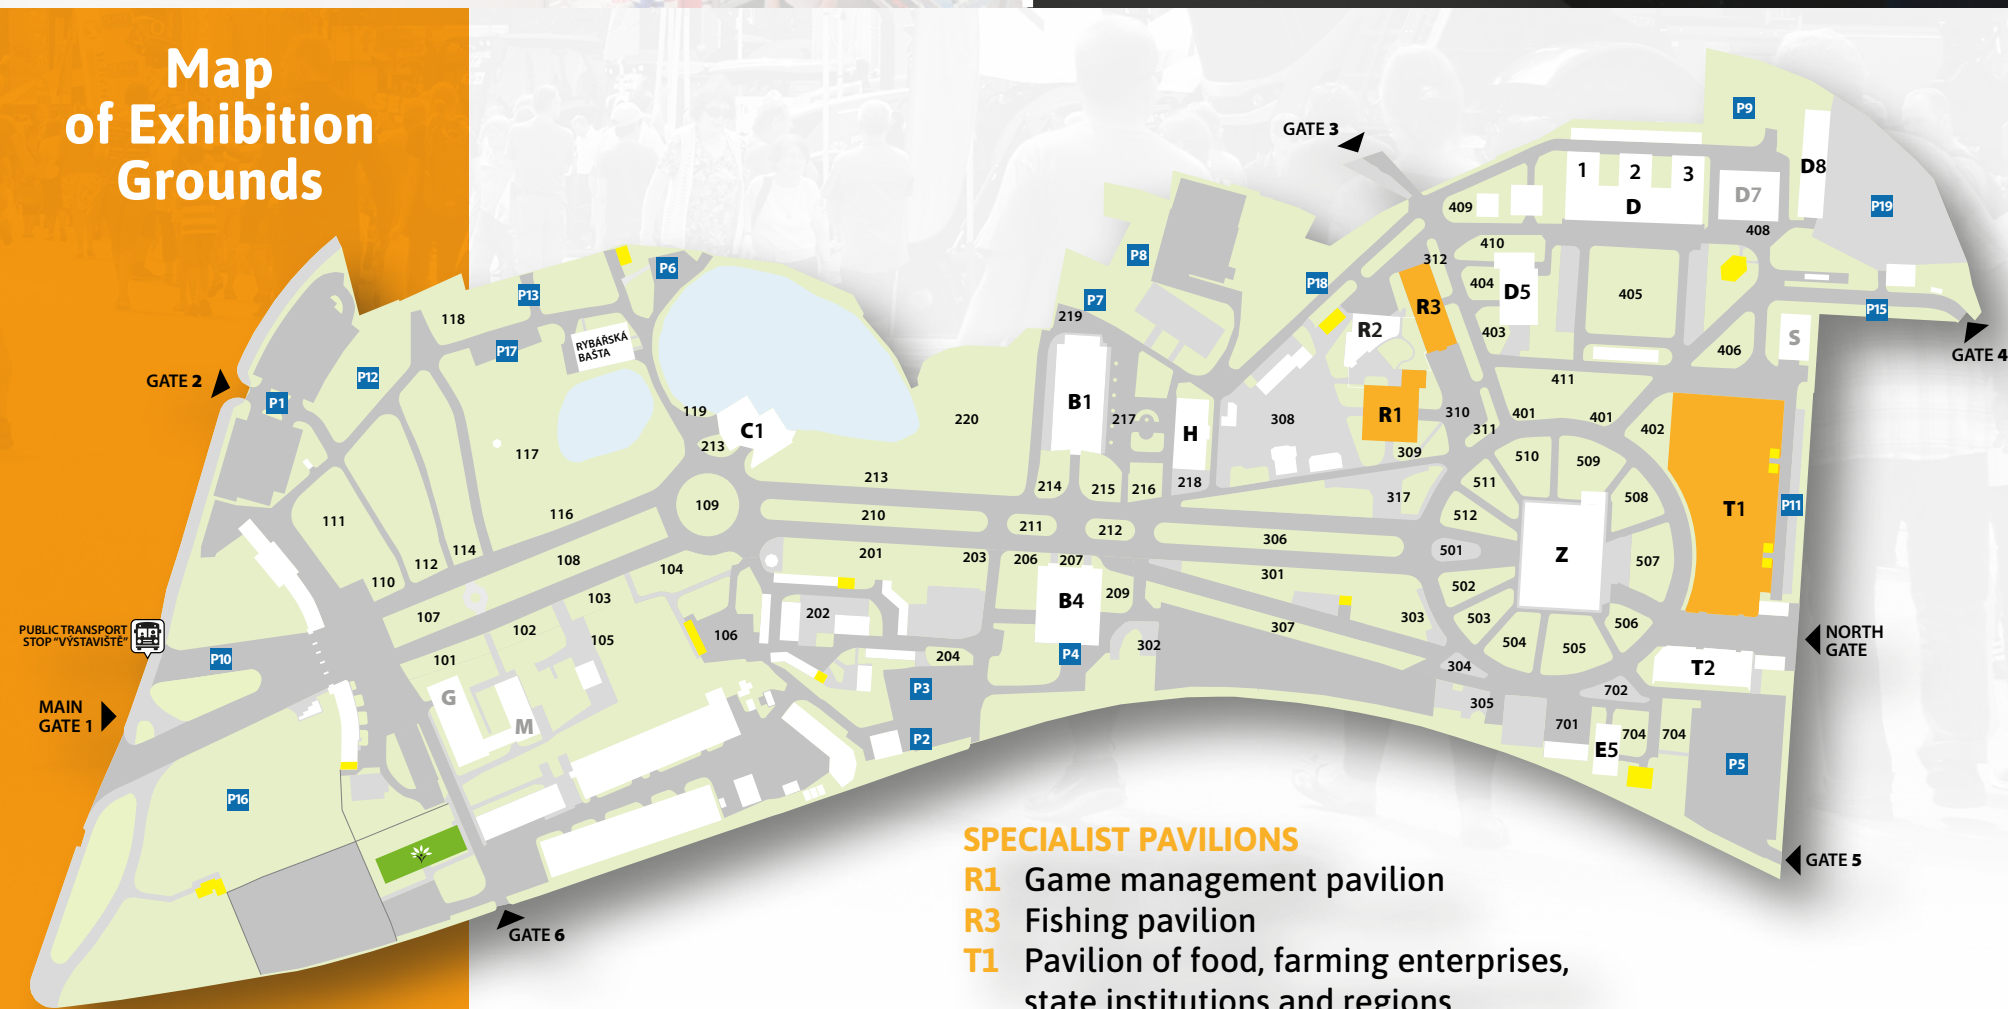

Take advantage of the great interest of the professional public in visiting the Země Živitelka – Bread Basket agricultural fair, organize a seminar or conference in the modern premises of National Pavilion Z. The rent of the hall starts at CZK 9,000.

114,501
visitors

15 ha
exhibition area

over 600
exhibitors

up to 20
participating countries

the most important and largest agricultural exhibition

widest range of all agricultural sectors in one place

- great interest of the professional public
- direct meetings with new customers
- new business opportunities and contacts
- specialized seminars
- competition monitoring
- targeted promo across the entire Czech Republic

Map of Exhibition Grounds

SPECIALIST PAVILIONS

- R1** Game management pavilion
- R3** Fishing pavilion
- T1** Pavilion of food, farming enterprises, state institutions and regions